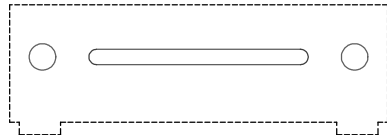

# Free-Way 5B5-01 Blade Switch Template

SCALE 1:1 when printed on Letter-size paper (216 x 279mm)