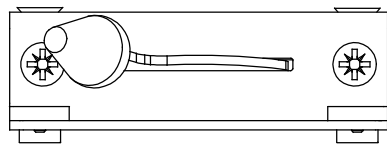

# Free-Way 5B5-01 Blade Switch Template

SCALE 1:1 when printed on Letter-size paper (216 x 279mm)