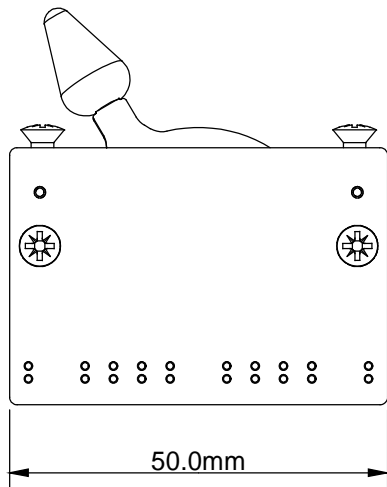

# Free-Way 5B5-01 Blade Switch Template

SCALE 1:1 when printed on Letter-size paper (216 x 279mm)