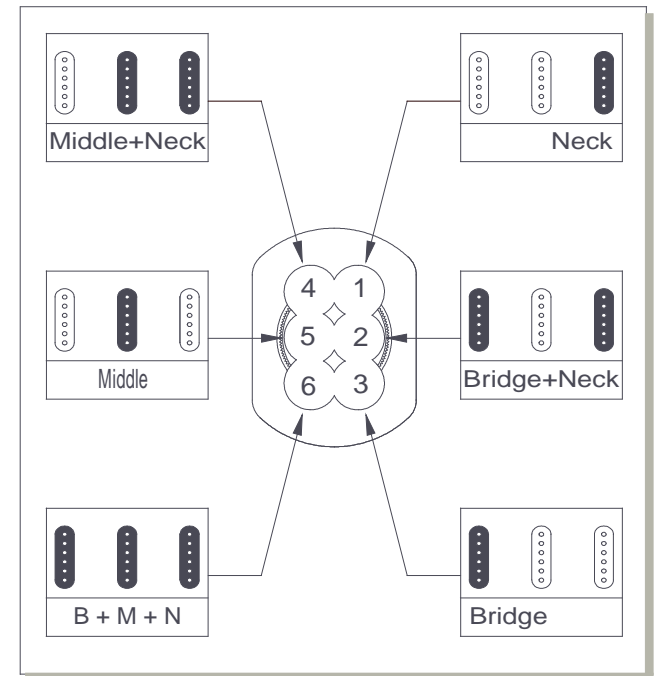

REVERSE VIEW OF PICKUPS, SWITCH AND POTENTIOMETERS.

MANUFACTURED IN ENGLAND BY NSF CONTROLS LTD

Notes:-

The pickup colour coding shown in this diagram does not represent any particular pickup manufacturer - please follow designations.

FRONT VIEW OF PICKUPS AND SWITCH

Scheme No 173 : Last Updated Oct 2016

REVERSE VIEW OF PICKUPS, SWITCH AND POTENTIOMETERS.

MANUFACTURED IN ENGLAND BY NSF CONTROLS LTD

Notes:-

The pickup colour coding shown in this diagram does not represent any particular pickup manufacturer - please follow designations.

FRONT VIEW OF PICKUPS AND SWITCH

Scheme No 205 : Last Updated Jan 2016