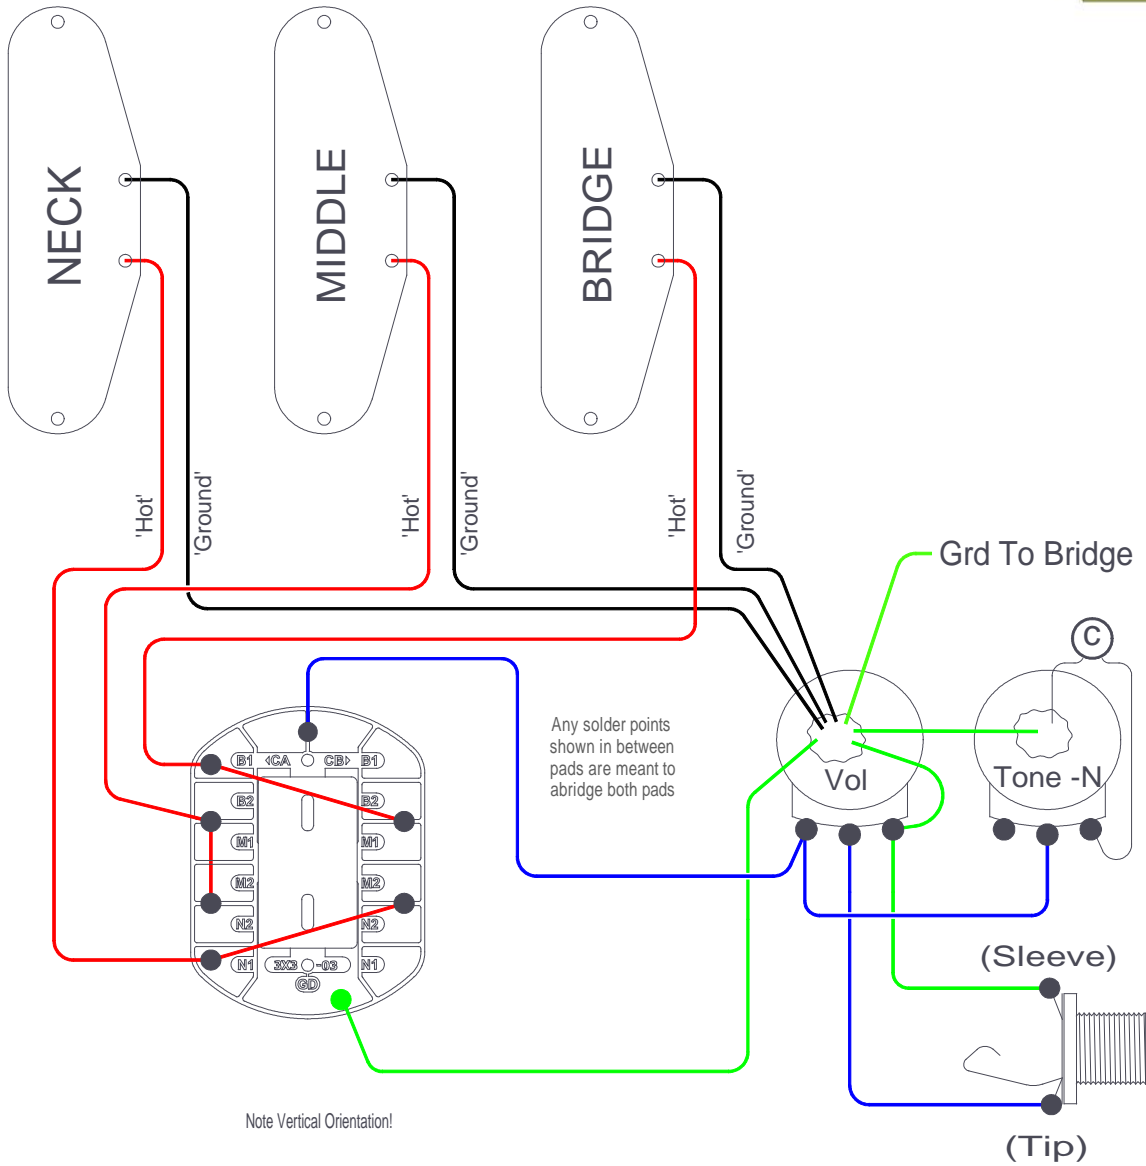

REVERSE VIEW OF PICKUPS, SWITCH AND POTENTIOMETERS.

MANUFACTURED IN ENGLAND BY NSF CONTROLS LTD

Notes:-

The pickup colour coding shown in this diagram does not represent any particular pickup manufacturer - please follow designations.

FRONT VIEW OF PICKUPS AND SWITCH

Scheme No 173 : Last Updated Oct 2016

REVERSE VIEW OF PICKUPS, SWITCH AND POTENTIOMETERS.

MANUFACTURED IN ENGLAND BY NSF CONTROLS LTD

Notes:-

The pickup colour coding shown in this diagram does not represent any particular pickup manufacturer - please follow designations.

FRONT VIEW OF PICKUPS AND SWITCH

Scheme No 205 : Last Updated Jan 2016