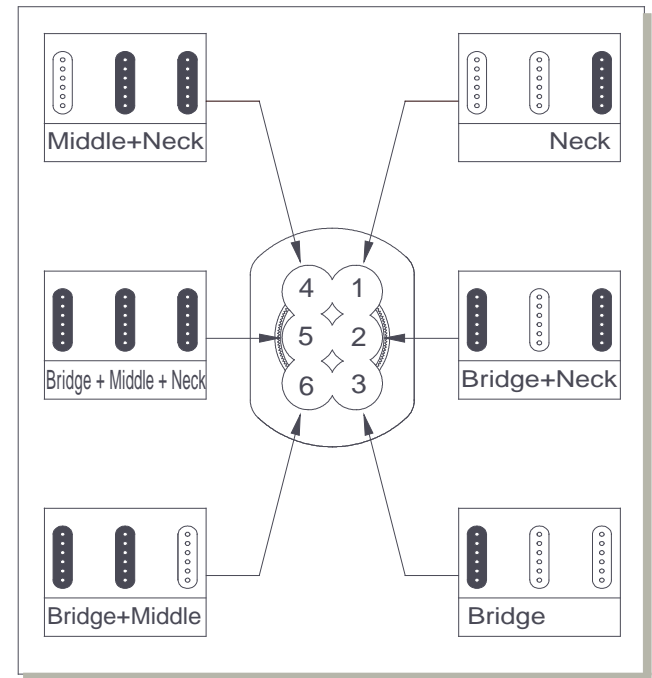

FRONT VIEW OF PICKUPS AND SWITCH

Scheme No 173 : Last Updated Oct 2016

REVERSE VIEW OF PICKUPS, SWITCH AND POTENTIOMETERS.

MANUFACTURED IN ENGLAND BY NSF CONTROLS LTD

Notes:-

The pickup colour coding shown in this diagram does not represent any particular pickup manufacturer - please follow designations.

FRONT VIEW OF PICKUPS AND SWITCH

Scheme No 205 : Last Updated Jan 2016