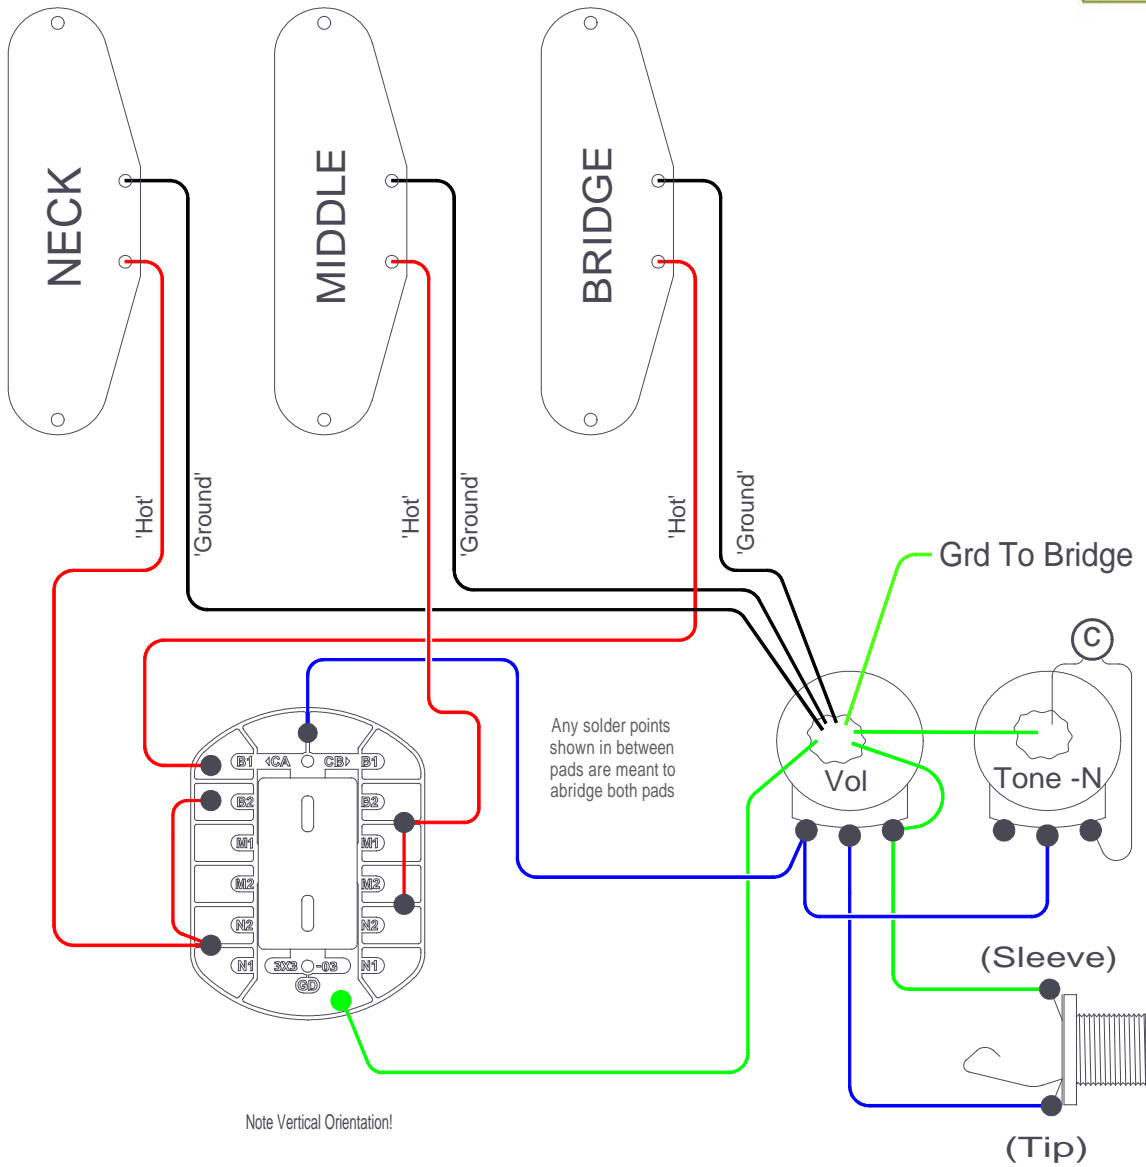

REVERSE VIEW OF PICKUPS, SWITCH AND POTENTIOMETERS.

MANUFACTURED IN ENGLAND BY NSF CONTROLS LTD

Notes:-

The pickup colour coding shown in this diagram does not represent any particular pickup manufacturer - please follow designations.

FRONT VIEW OF PICKUPS AND SWITCH

Scheme No 173 : Last Updated Oct 2016

REVERSE VIEW OF PICKUPS, SWITCH AND POTENTIOMETERS.

MANUFACTURED IN ENGLAND BY NSF CONTROLS LTD

Notes:-

The pickup colour coding shown in this diagram does not represent any particular pickup manufacturer - please follow designations.

FRONT VIEW OF PICKUPS AND SWITCH

Scheme No 205 : Last Updated Jan 2016